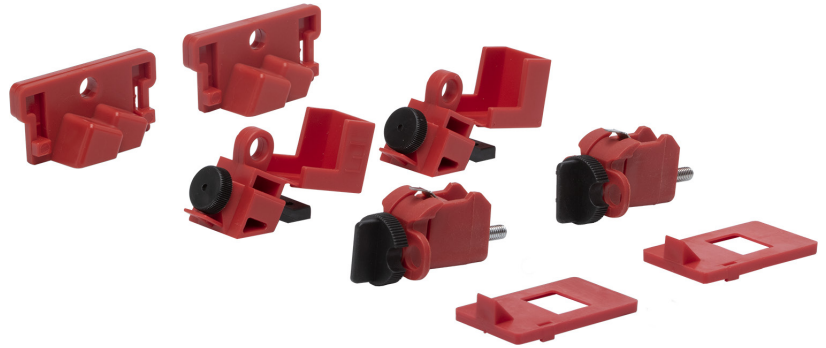

CONTRACTOR	
PROJECT	DATE
PREPARED BY	MODEL :

SERIES SPECIFICATIONS

480/600V BREAKER LOCKOUT 6 PACK

KIT INCLUDES

Color
Red/Black

Material
Polypropylene and Nylon

ORDERING INFORMATION

Catalog Number	IMS Code
F4P LOTO CB-MP	0443-4600